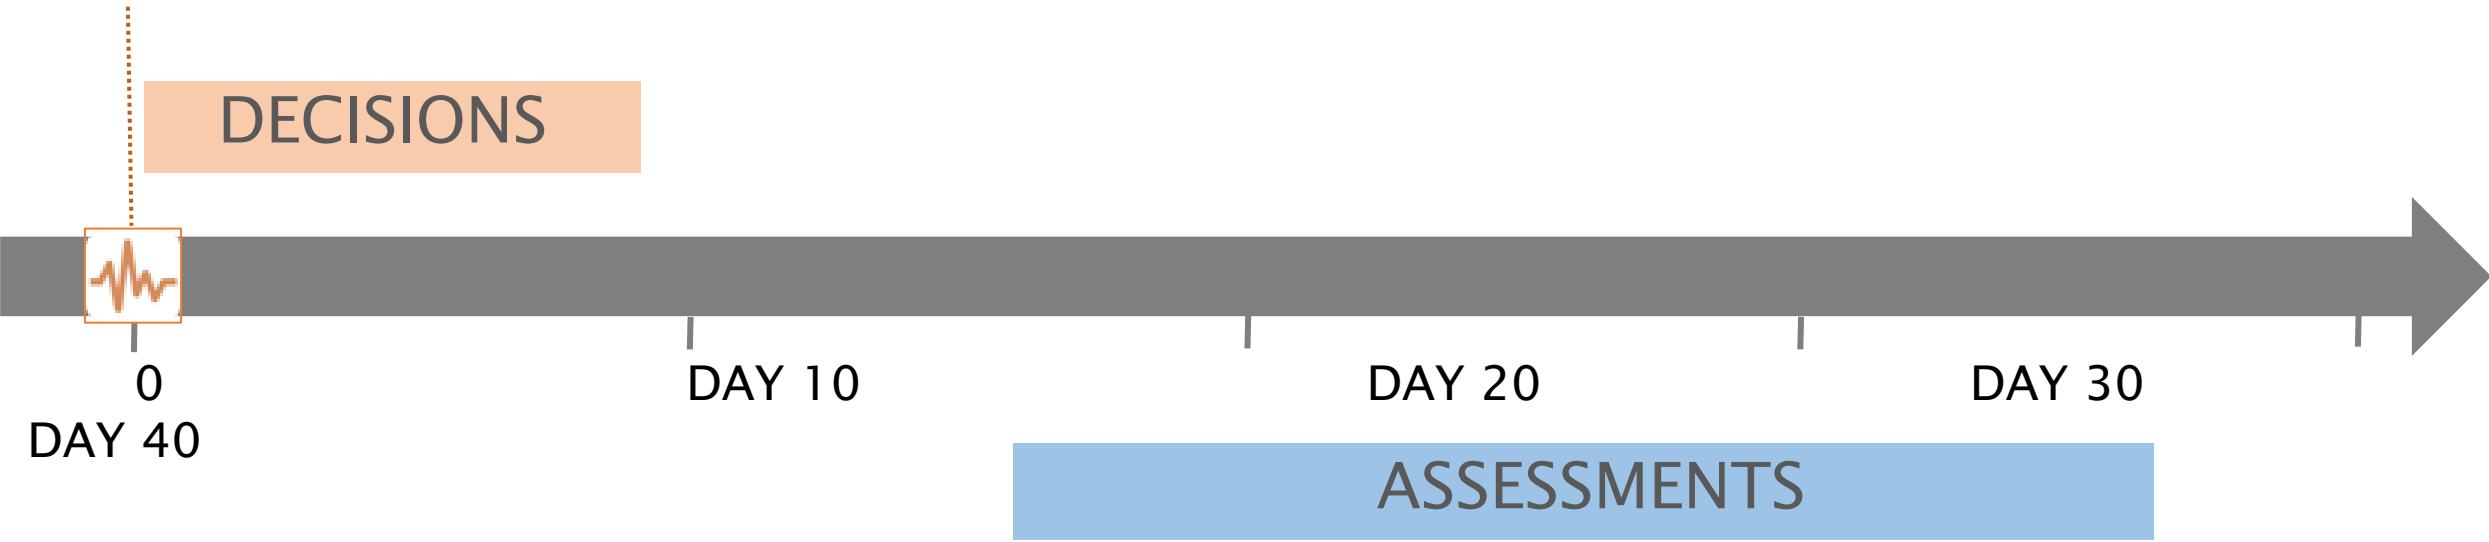

RE-ALIGNING EMERGENCY ASSESSMENT AND HUMANITARIAN OPERATIONAL TIMELINES

DISASTER

WFP 24hrs EMOP

'BBC figure'

UN CERF

UN Flash Appeal

WFP EMOP

Revised UN Flash Appeal

WFP PRRO

72 hours

2 weeks

30 days

NEPAL EARTHQUAKE (APRIL 2015)

Data preparedness

PHILIPPINES TYPHOON HAIYAN (NOVEMBER 2013)