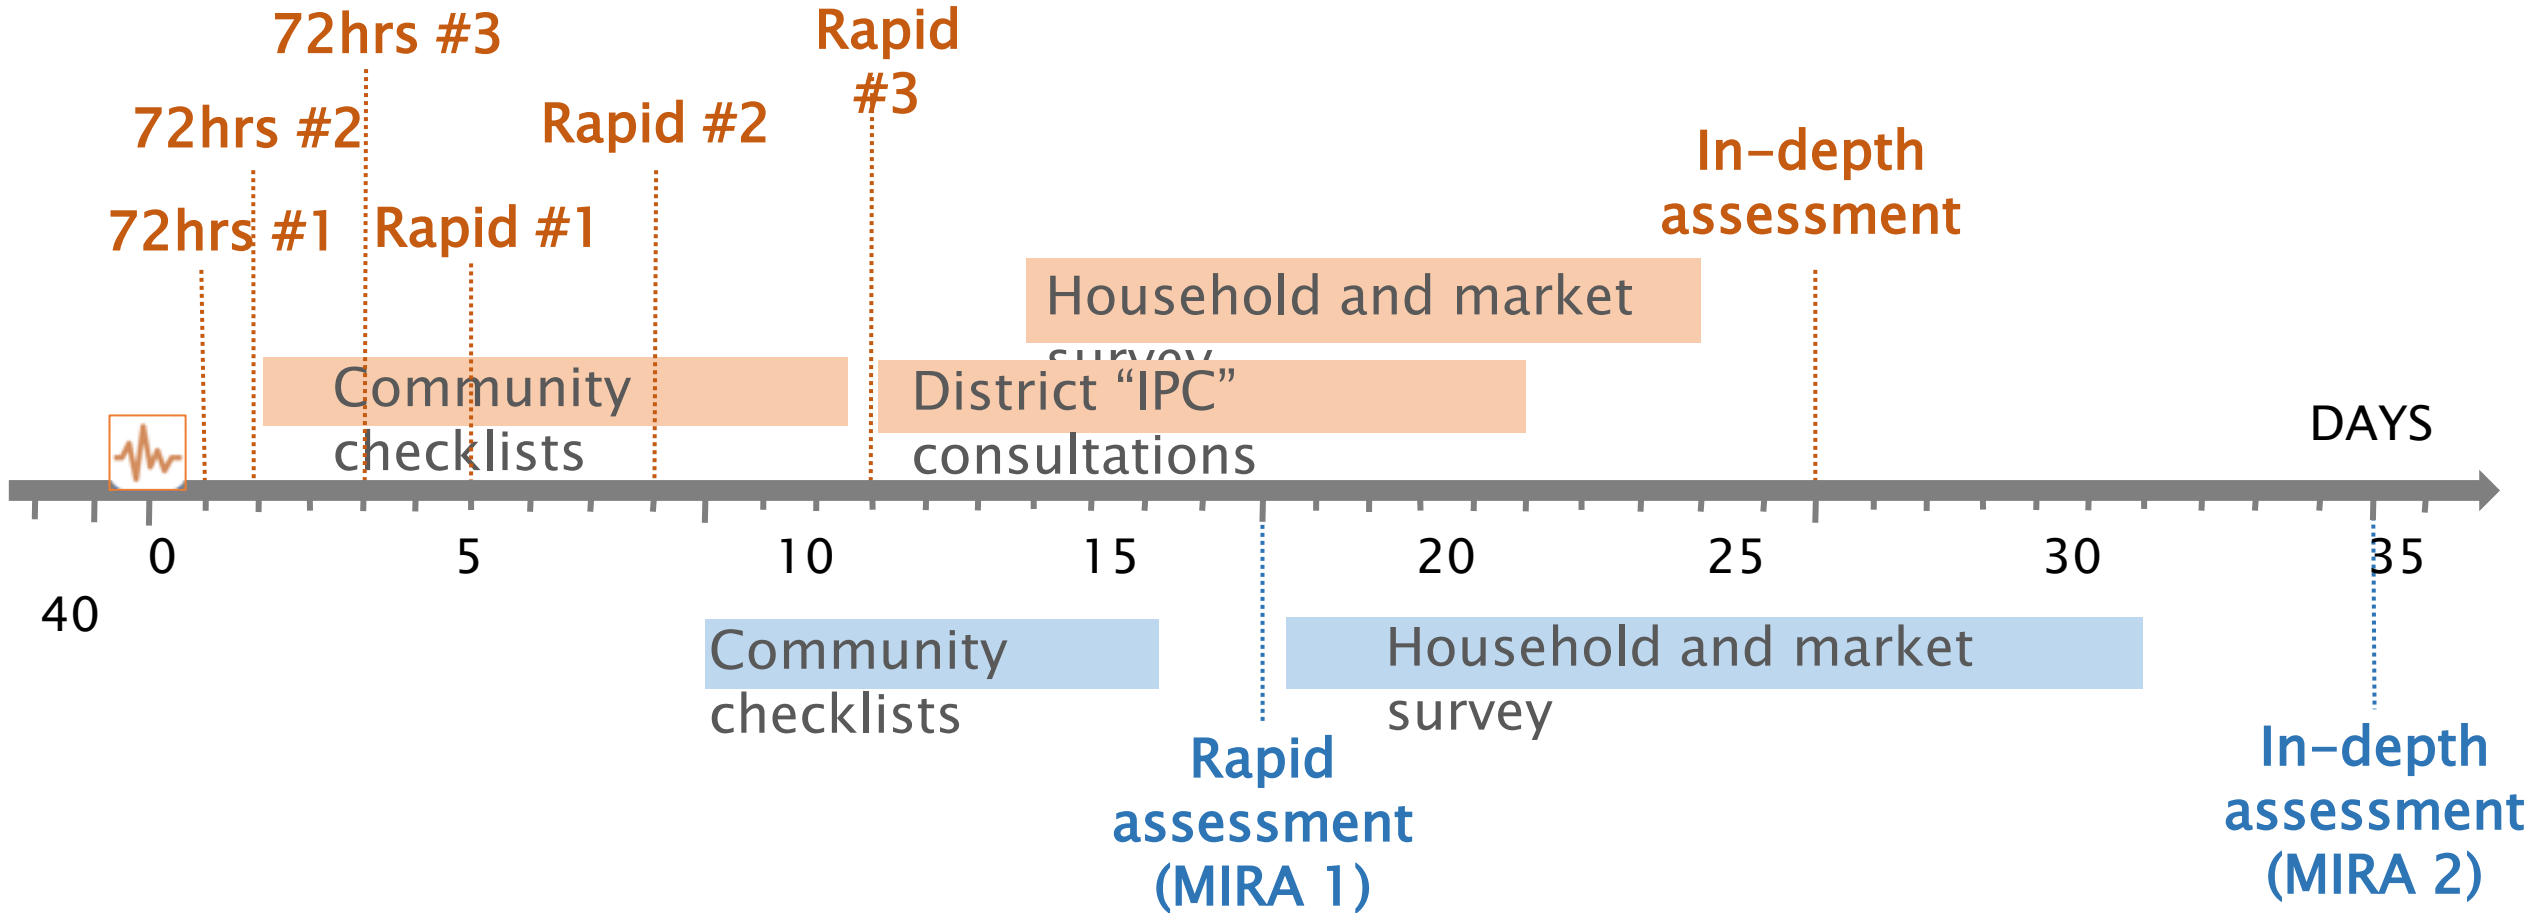

RE-ALIGNING EMERGENCY ASSESSMENT AND HUMANITARIAN OPERATIONAL TIMELINES

DISASTER

WFP 24hrs EMOP

'BBC figure'

UN CERF

UN Flash Appeal

WFP EMOP

Revised UN Flash Appeal

WFP PRRO

72 hours

2 weeks

30 days

NEPAL EARTHQUAKE (APRIL 2015)

Data preparedness

PHILIPPINES TYPHOON HAIYAN (NOVEMBER 2013)