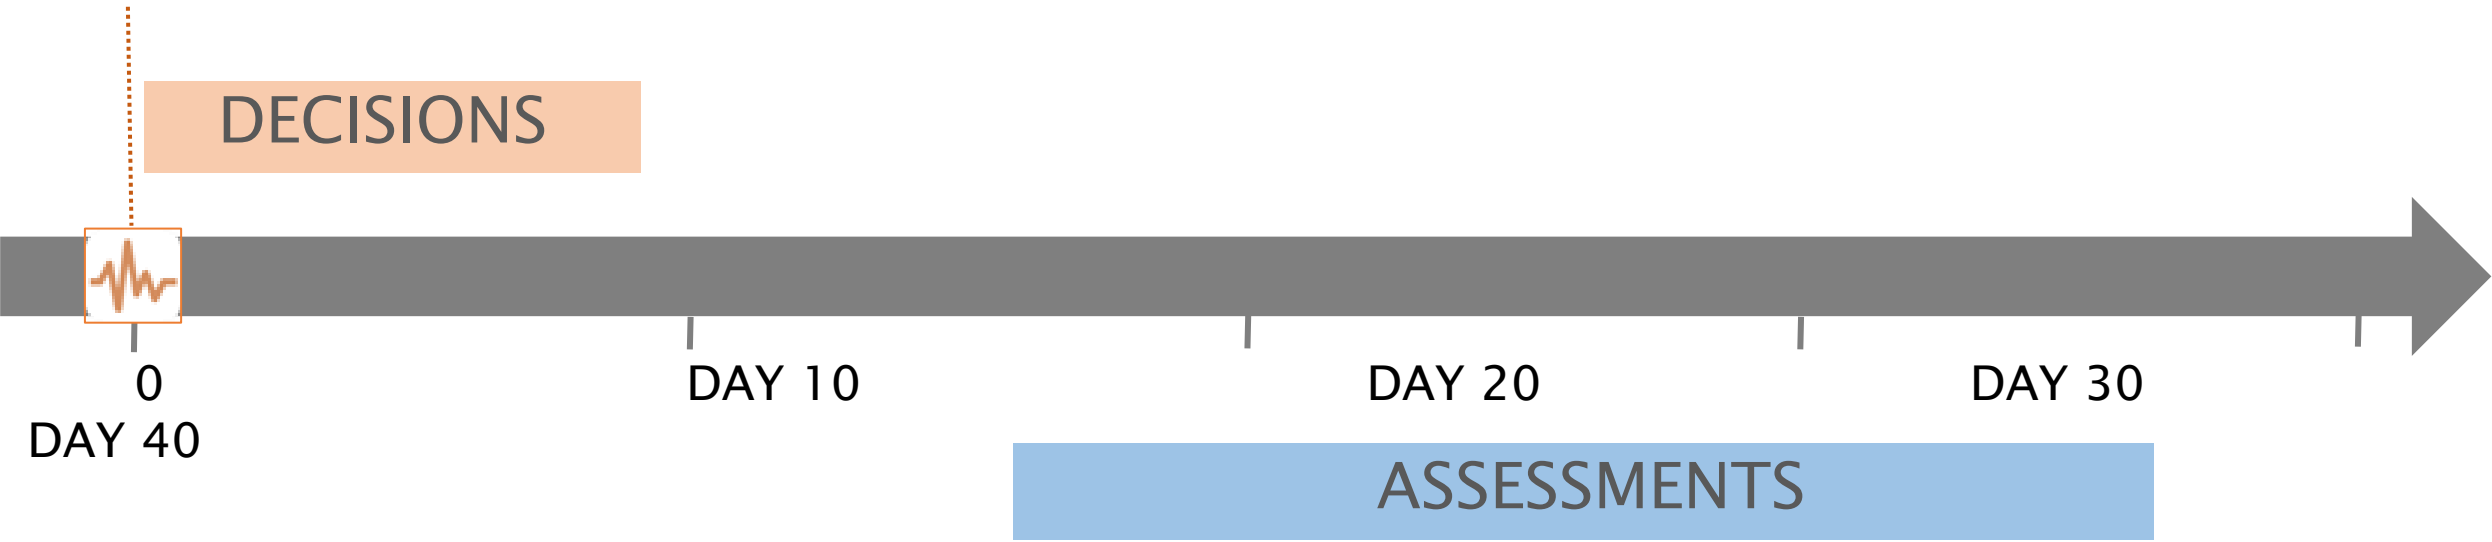

RE-ALIGNING EMERGENCY ASSESSMENT AND HUMANITARIAN OPERATIONAL TIMELINES

DISASTER

WFP 24hrs EMOP

'BBC figure'

UN CERF

UN Flash Appeal

WFP EMOP

Revised UN Flash Appeal

WFP PRRO

72 hours

2 weeks

30 days

NEPAL EARTHQUAKE (APRIL 2015)

Data preparedness

PHILIPPINES TYPHOON HAIYAN (NOVEMBER 2013)